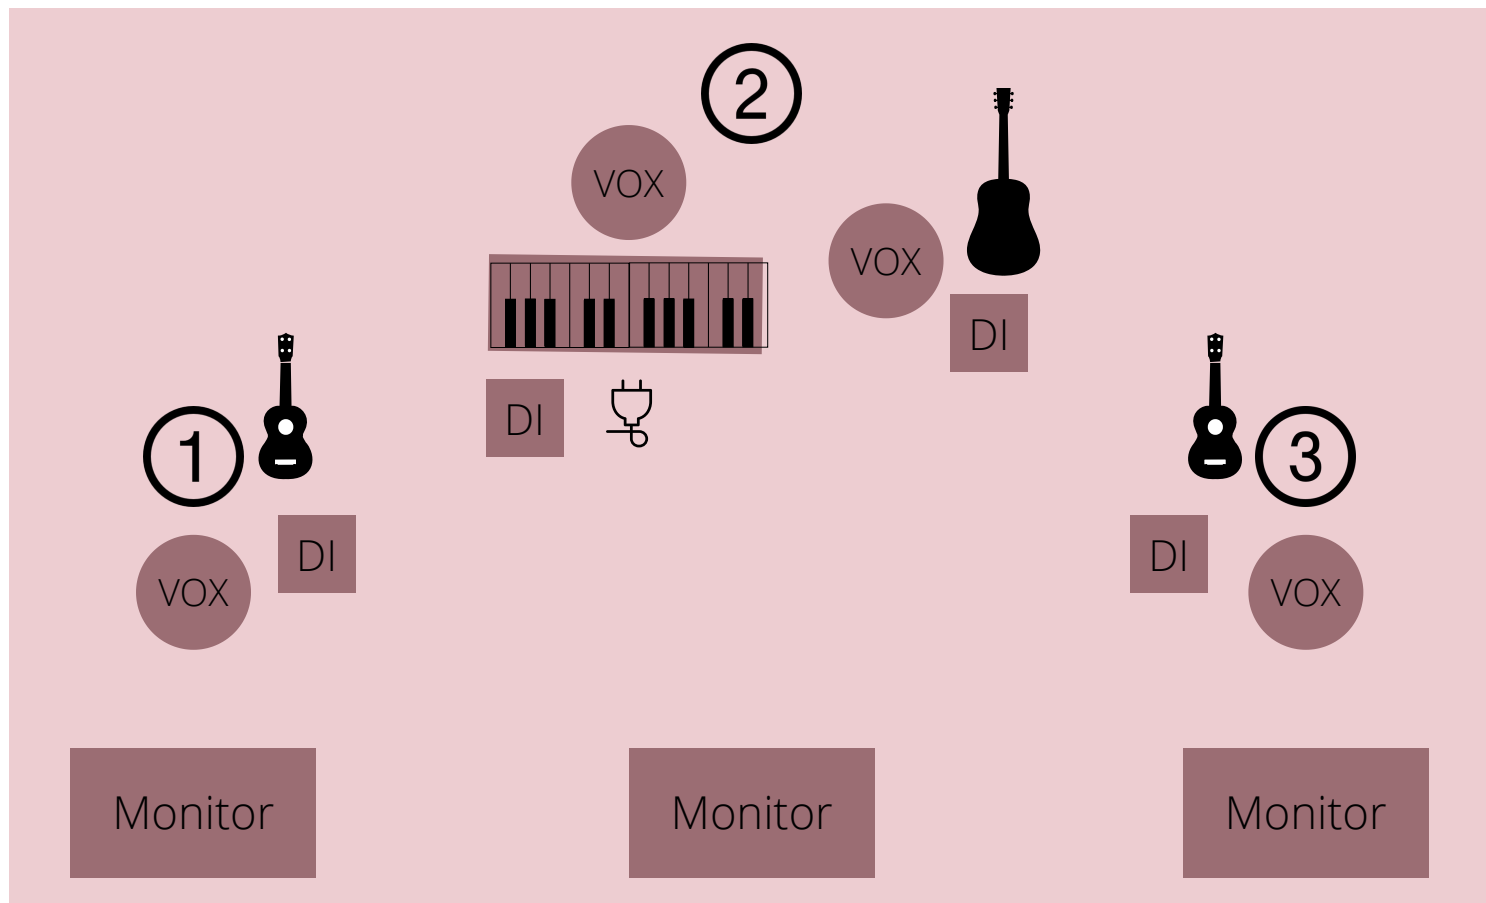

Lunar Bloom

- Stage plot/Tech Rider

1. KELLY
Vocal Mic
DI-Ukulele

2. JOCELYN
2 Vocal Mic
2 DI: Keyboard, Guitar
Power outlet

3. Brittany
Vocal Mic
DI: Ukulele

Total:
4 Vocal Mic
4 DI
Power Outlet
3 Monitors

What we bring:

-instruments (Keyboard, Guitar, Ukuleles)
-4 quarter inch cables

**Please note that 3 monitors and 4 mics is our 'ideal' situation, but we can work with less.

MINIMUM REQUIREMENTS:

3 vocal mics
3 DIs
Power outlet