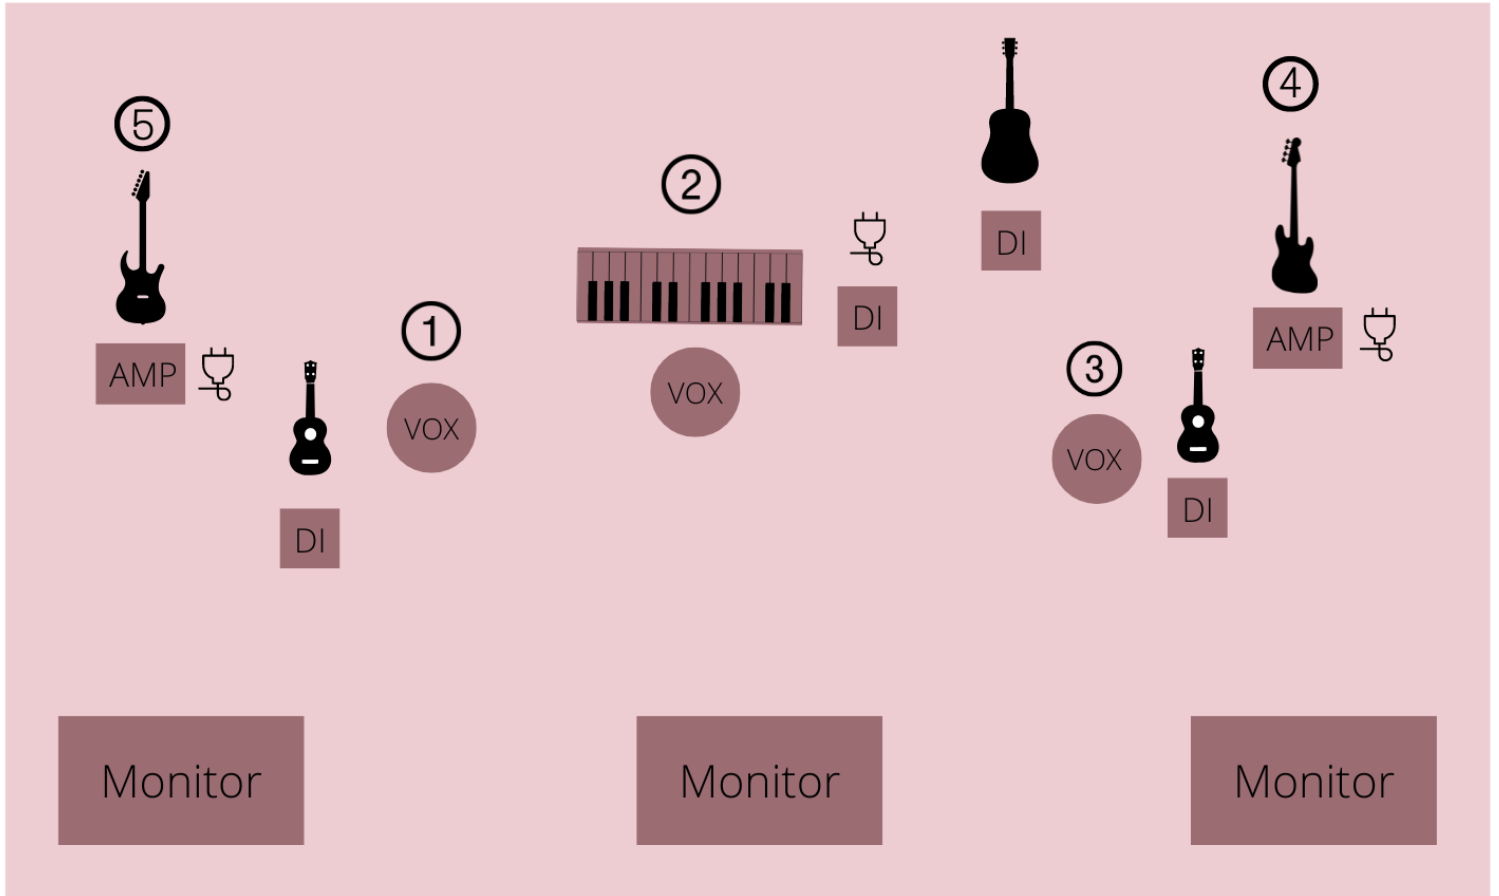

Lunar Bloom

Stage Plot/Tech Rider

1. Kelly
Vocal Mic
DI: Ukulele

2. Brittany
Vocal Mic
DI: Ukulele

3. Jocelyn
Vocal Mic
2 DI: Keyboard, Guitar
Power outlet

Total:
3 Vocal Mic
4 DI
Power Outlet
3 Monitors

What we bring:

Instruments (Keyboard, Guitar, 2 Ukuleles)
4 quarter inch cables

**Please note that 3 monitors is our 'ideal' situation, but we can work with less.

MINIMUM REQUIREMENTS:

3 vocal mics
3 DIs
Power outlet

Lunar Bloom

Stage Plot/Tech Rider with Guest Musicians

1. Kelly
Vocal Mic
DI: Ukulele

2. Brittany
Vocal Mic
DI: Ukulele

3. Jocelyn
Vocal Mic
2 DI: Keyboard, Guitar
Power outlet

Total:
3 Vocal Mic
4 DI
3 Power Outlets
3 Monitors

**Please note that 3 monitors is our 'ideal' situation, but we can work with less.

MINIMUM REQUIREMENTS:

3 vocal mics

3 DIs

3 Power outlets