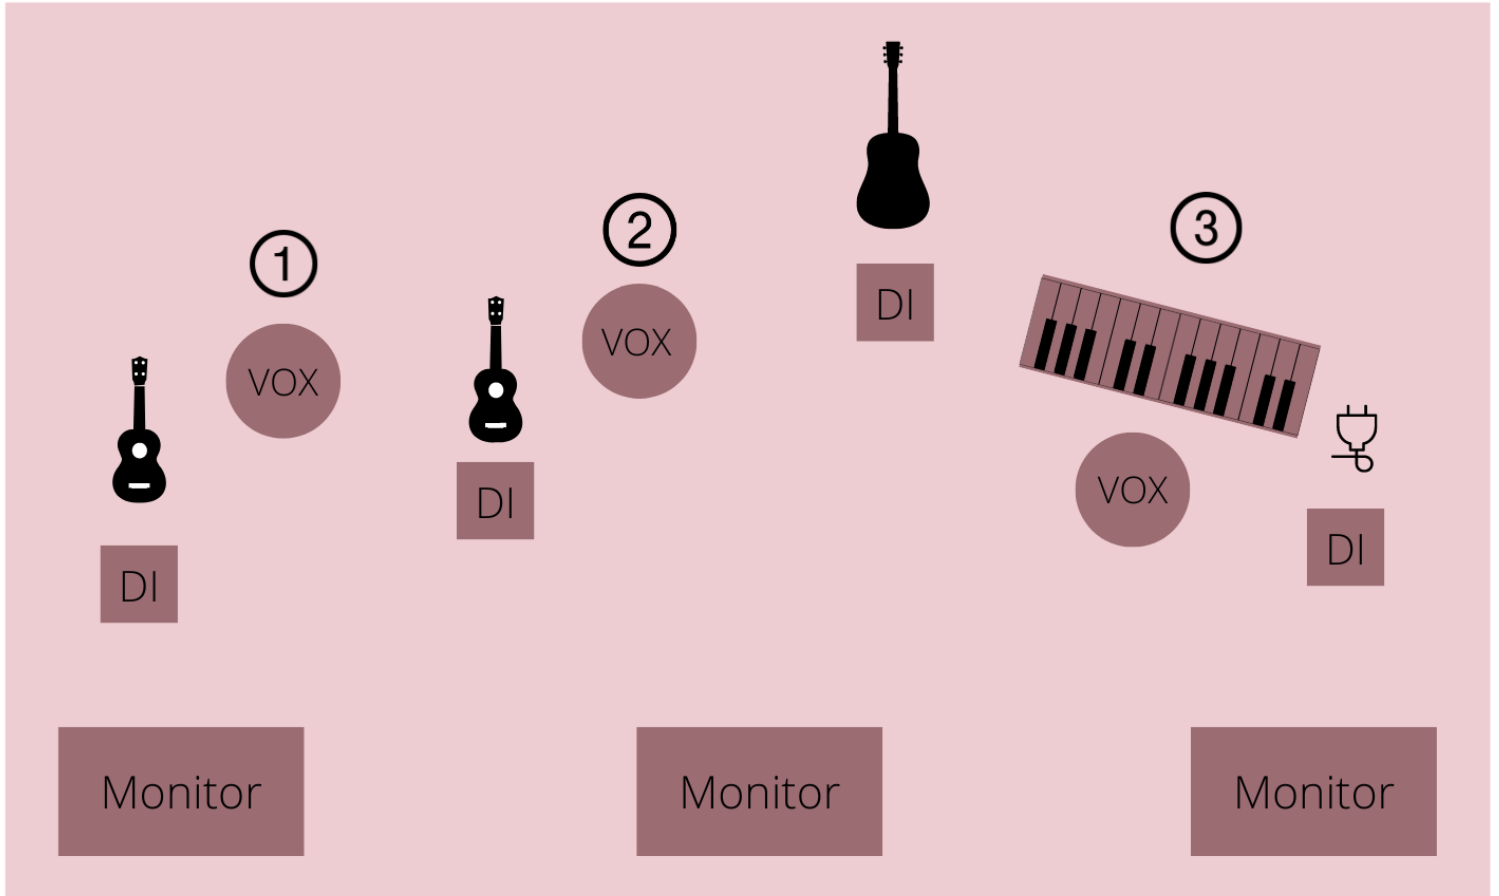

Lunar Bloom

Stage Plot/Tech Rider

1. Kelly
Vocal Mic
DI: Ukulele

2. Brittany
Vocal Mic
DI: Ukulele

3. Jocelyn
Vocal Mic
2 DI: Keyboard, Guitar
Power outlet

Total:
3 Vocal Mic
4 DI
Power Outlet
3 Monitors

What we bring:

Stage Plot/Tech Rider with Guest Musicians

1. Kelly
Vocal Mic
DI: Ukulele

2. Brittany
Vocal Mic
DI: Ukulele

3. Jocelyn
Vocal Mic
2 DI: Keyboard, Guitar
Power outlet

Total:
3 Vocal Mic
4 DI
3 Power Outlets
3 Monitors

4. Guest Bassist
Amp

5. Guest Guitarist
Amp

What we bring:

Lunar Bloom Instruments (Keyboard, Guitar, 2 Ukuleles)

4 quarter inch cables

Guest Musicians (Bass, Electric Guitar, 2 amps, all respective cords)

**Please note that 3 monitors is our 'ideal' situation, but we can work with less.

MINIMUM REQUIREMENTS:

3 vocal mics

3 DIs

3 Power outlets